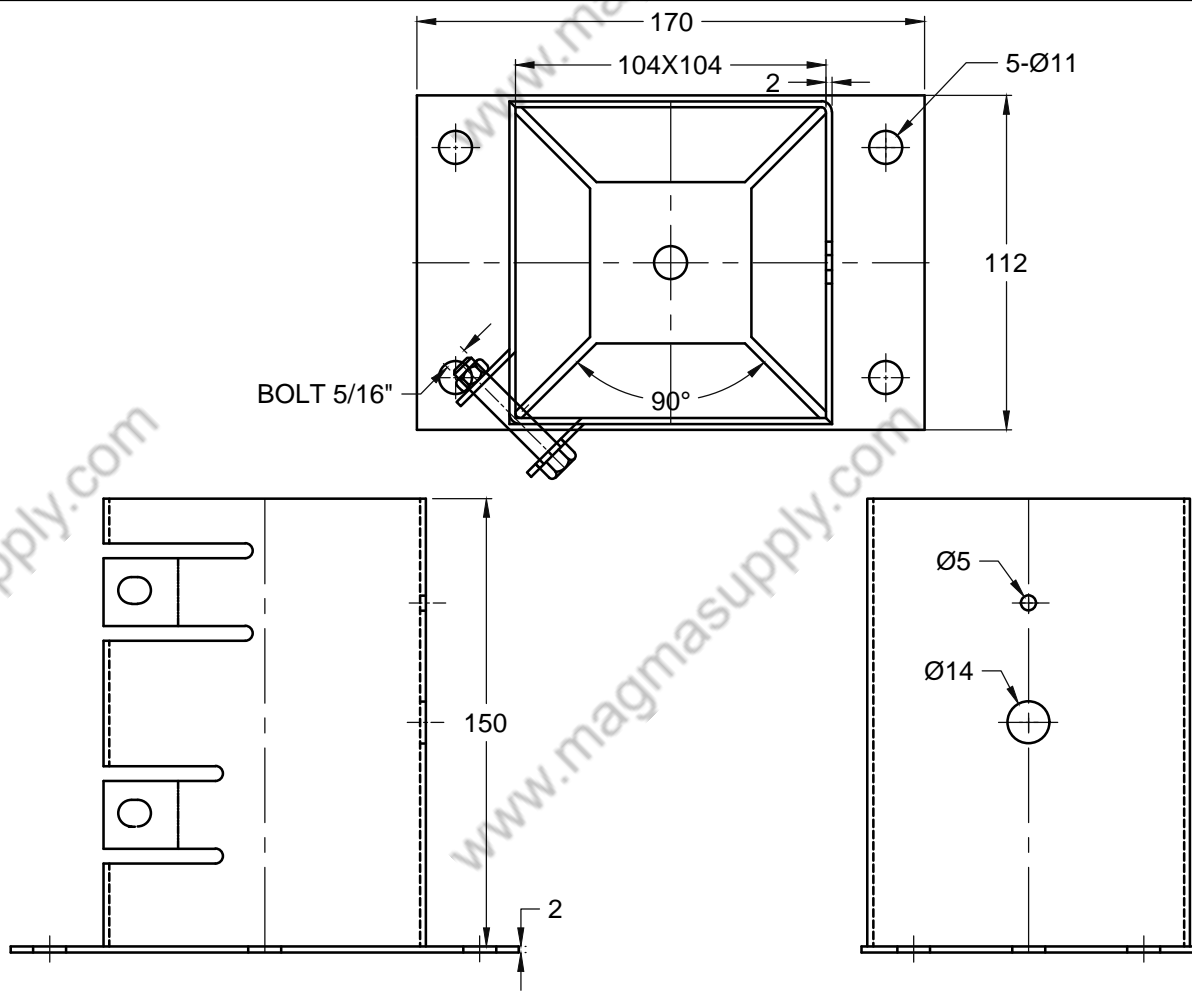

ITEM CODE: MSF302		MAGMA INDUSTRIAL SUPPLY LTD. BC, CANADA		
NAME: POST SUPPORT BOLT DOWN 3.1/2"X3.1/2"				
DATE: 11/08/2018	DRN BY: R.K.	CHECKED BY:	APPROVED BY:	
ALL DIMENSION IN MM	REV. NO. 00	SCALE 1:1		

ITEM CODE: MSF303		MAGMA INDUSTRIAL SUPPLY LTD.		
NAME: POST SUPPORT BOLT DOWN 4"X4"		BC, CANADA		
DATE: 12/08/2018	DRN BY: R.K.	CHECKED BY:	APPROVED BY:	
ALL DIMENSION IN MM	REV. NO. 00	SCALE 1:1		